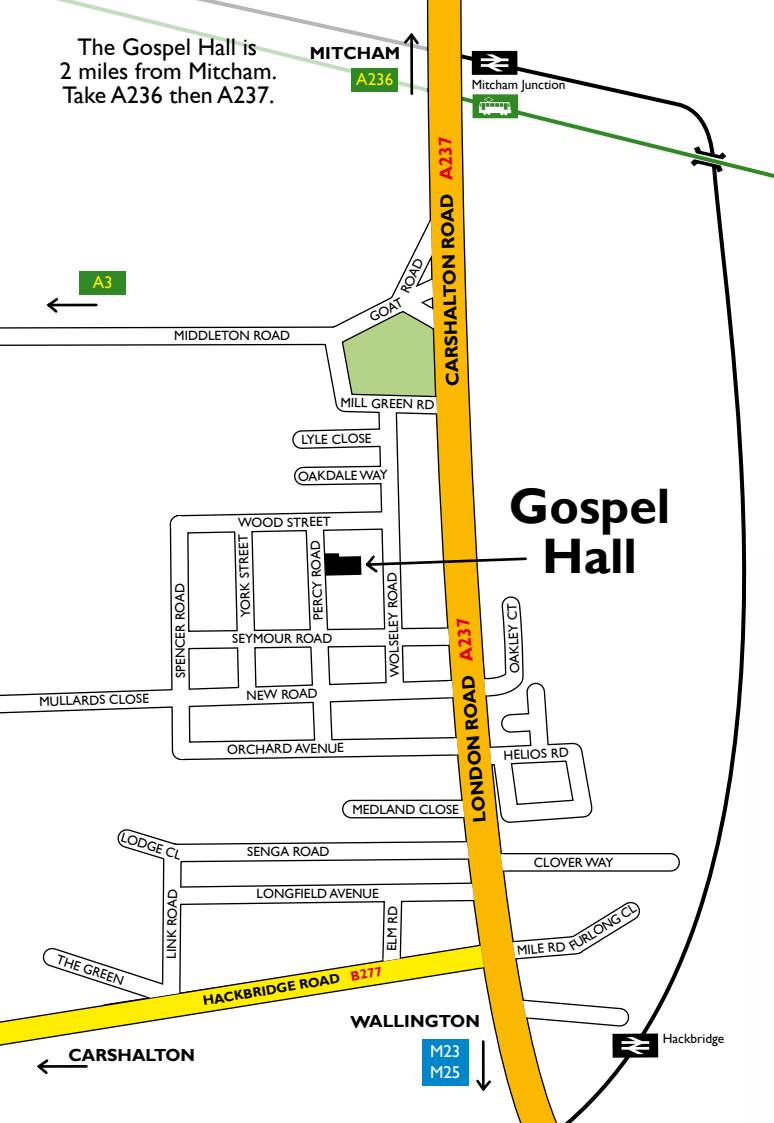

The Gospel Hall is  
2 miles from Mitcham.  
Take A236 then A237.